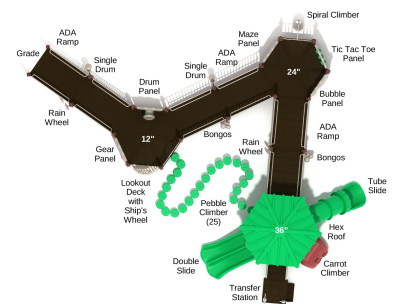

Charles Mound

\$60,084.00

Product Specifications

Model number: PFA002

Age Range: 2-12 years

Safety Zone: 42' 2" x 47' 6"

Child Capacity: 54-60

Fall Height: 36"

Post Diameter: 4.5-inch

Product Type: Fully Accessible

ADA Accessibility

Elevated: 11 components

Ground Level: 6 components

 **ADA COMPLIANT**

Product Options

MEETS NATIONAL STANDARDS FOR:  **ASTM F1487-21**  **CPSC GUIDELINES #325**

SwingSet Factory Depot
909 N Bluff Rd
Collinsville, IL 62234

618-314-8007 | SWINGSETFACTORYDEPOT.COM

Product Description —

Three ADA Ramps connect three hexagonal platforms for triple the fun for wheelchair and mobility aid users. Kids can play with a variety of interactive panels including a puzzling Maze Panel, a Drum Panel to be bashed in order to produce sound, a Gear Panel to discover mechanical workings, and a Bubble Panel so kids can expand their imagination and pretend to be in an underwater submarine or space rocket blasting off for a distant planet. A Double Slide and Tube Slide can be found on one end to zip down and there are so many features around the edges of the structure within easy reach for wheelchair users such as Rain Wheels, Bongos, and Single Drums. There's even a Lookout Deck with a Ship's Wheel to put them in command of their very own ship and a long and twisting 25-platform Pebble Climber to get between the sections. A Spiral Climber and Carrot Climber are also included on the set.