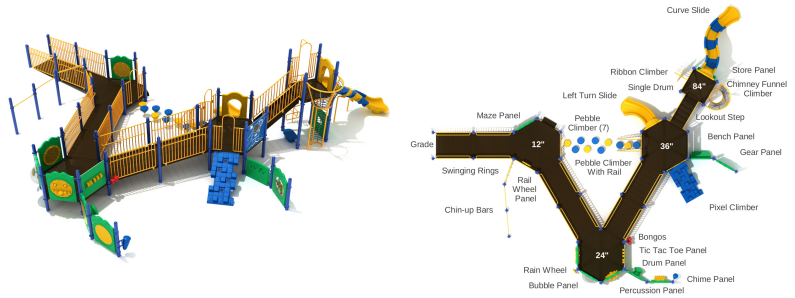

Cypress Preserve

\$73,960.00

Product Specifications

Model number: PFA009

Age Range: 5-12 years

Safety Zone: 52' 7" x 52' 3"

Child Capacity: 78-83

Fall Height: 120"

Post Diameter: 4.5-inch

Product Type: Fully Accessible

ADA Accessibility

Elevated: 10 components

Ground Level: 12 components

 **ADA COMPLIANT**

Product Options

MEETS NATIONAL STANDARDS FOR:  **ASTM F1487-21**  **CPSC GUIDELINES #325**

SwingSet Factory Depot
909 N Bluff Rd
Collinsville, IL 62234

618-314-8007 | SWINGSETFACTORYDEPOT.COM

Product Description —

Cypress Preserve has unique interactive elements for kids of different ages. Apart from building their strength through climbers like Chimney Funnel and Ribben Climber, it also has multiple activity panels to appeal to their imagination. There are Swingings Rings that will help children try out their newly acquired acrobatic skills. There's also a curvy slide for those youngsters who like excitement in their playtime. The Chimney Funnel Climber is a unique challenge to explorers who dare creep into the tunnels of Cypress Preserve. There are Chin-up Bars and a Pebble Climber with Rails for more activity-driven kids. A Lookout Step adds much mystery to what more secrets Cypress Preserve hides in its depths. Also, the play structure's design incorporates wheelchair-accessible pathways. So, kids of all abilities can easily explore the different activities lurking around the Preserve. Multiple decks of the structure will cater to kids with different interests, never letting a bored young mind out of its belly.