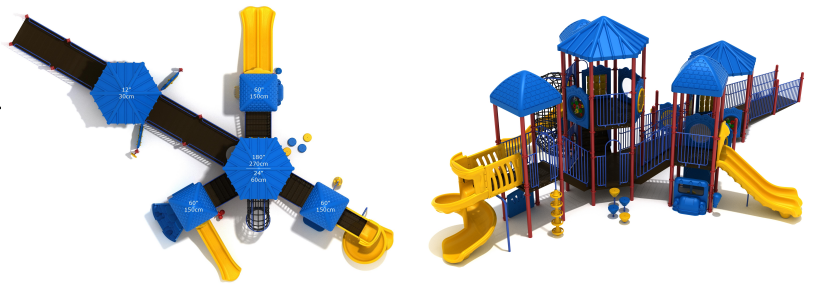

Glacier Bay

\$108,224.00

Product Specifications

Model number: PFA017

Age Range: 5-12 years

Safety Zone: 43' 1" x 55' 11"

Child Capacity: 45-50

Fall Height: 108"

Post Diameter: 4.5-inch

Product Type: Fully Accessible

ADA Accessibility

Elevated: 17 components

Ground Level: 8 components

 **ADA COMPLIANT**

Product Options

MEETS NATIONAL STANDARDS FOR:  **ASTM F1487-21**  **CPSC GUIDELINES #325**

SwingSet Factory Depot
909 N Bluff Rd
Collinsville, IL 62234

618-314-8007 | SWINGSETFACTORYDEPOT.COM

Product Description —

With the world growing increasingly inclusive, it's too bad if your playground doesn't catch up. Besides, all children should have an equal opportunity to have fun. The Glacier Bay Play Structure can help you make your area more inclusive. This structure has two tiers: a ground level and an elevated platform. While kids can take one of the many attached climbers to get to the top, there's also a transfer station. The transfer station acts as a wheelchair ramp to allow easier access to the structure. Those who don't wish to explore the upper area of Glacier Bay can play with interactive panels on the ground level. Whereas, adventure lovers can climb to the top and take a thrilling ride down using any of the slides. This playground set excellently promotes social play and encourages teamwork. And with its premium construction, it will stand tall at your park for years!